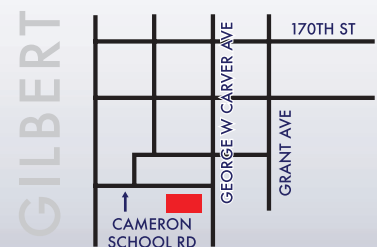

FRIEDRICH

LOWA Realty

-Welcome Home!

When You Think of Building Think Friedrich

100 6th Street Ames, IA 50010
www.FriedrichLandDevelopment.com
515.232.6175 • 800.681.7333

WE PROUDLY PRESENT THIS
EXCITING NEW NEIGHBORHOOD

THE BLUFFS

FIRST EDITION

-  Walk-out Lot
-  Daylight Lot
-  No Walk-out

Prices as of 11/19/24, are subject to change.

Select the perfect site for your dream home!
Contact your Friedrich Realtor today and get started!